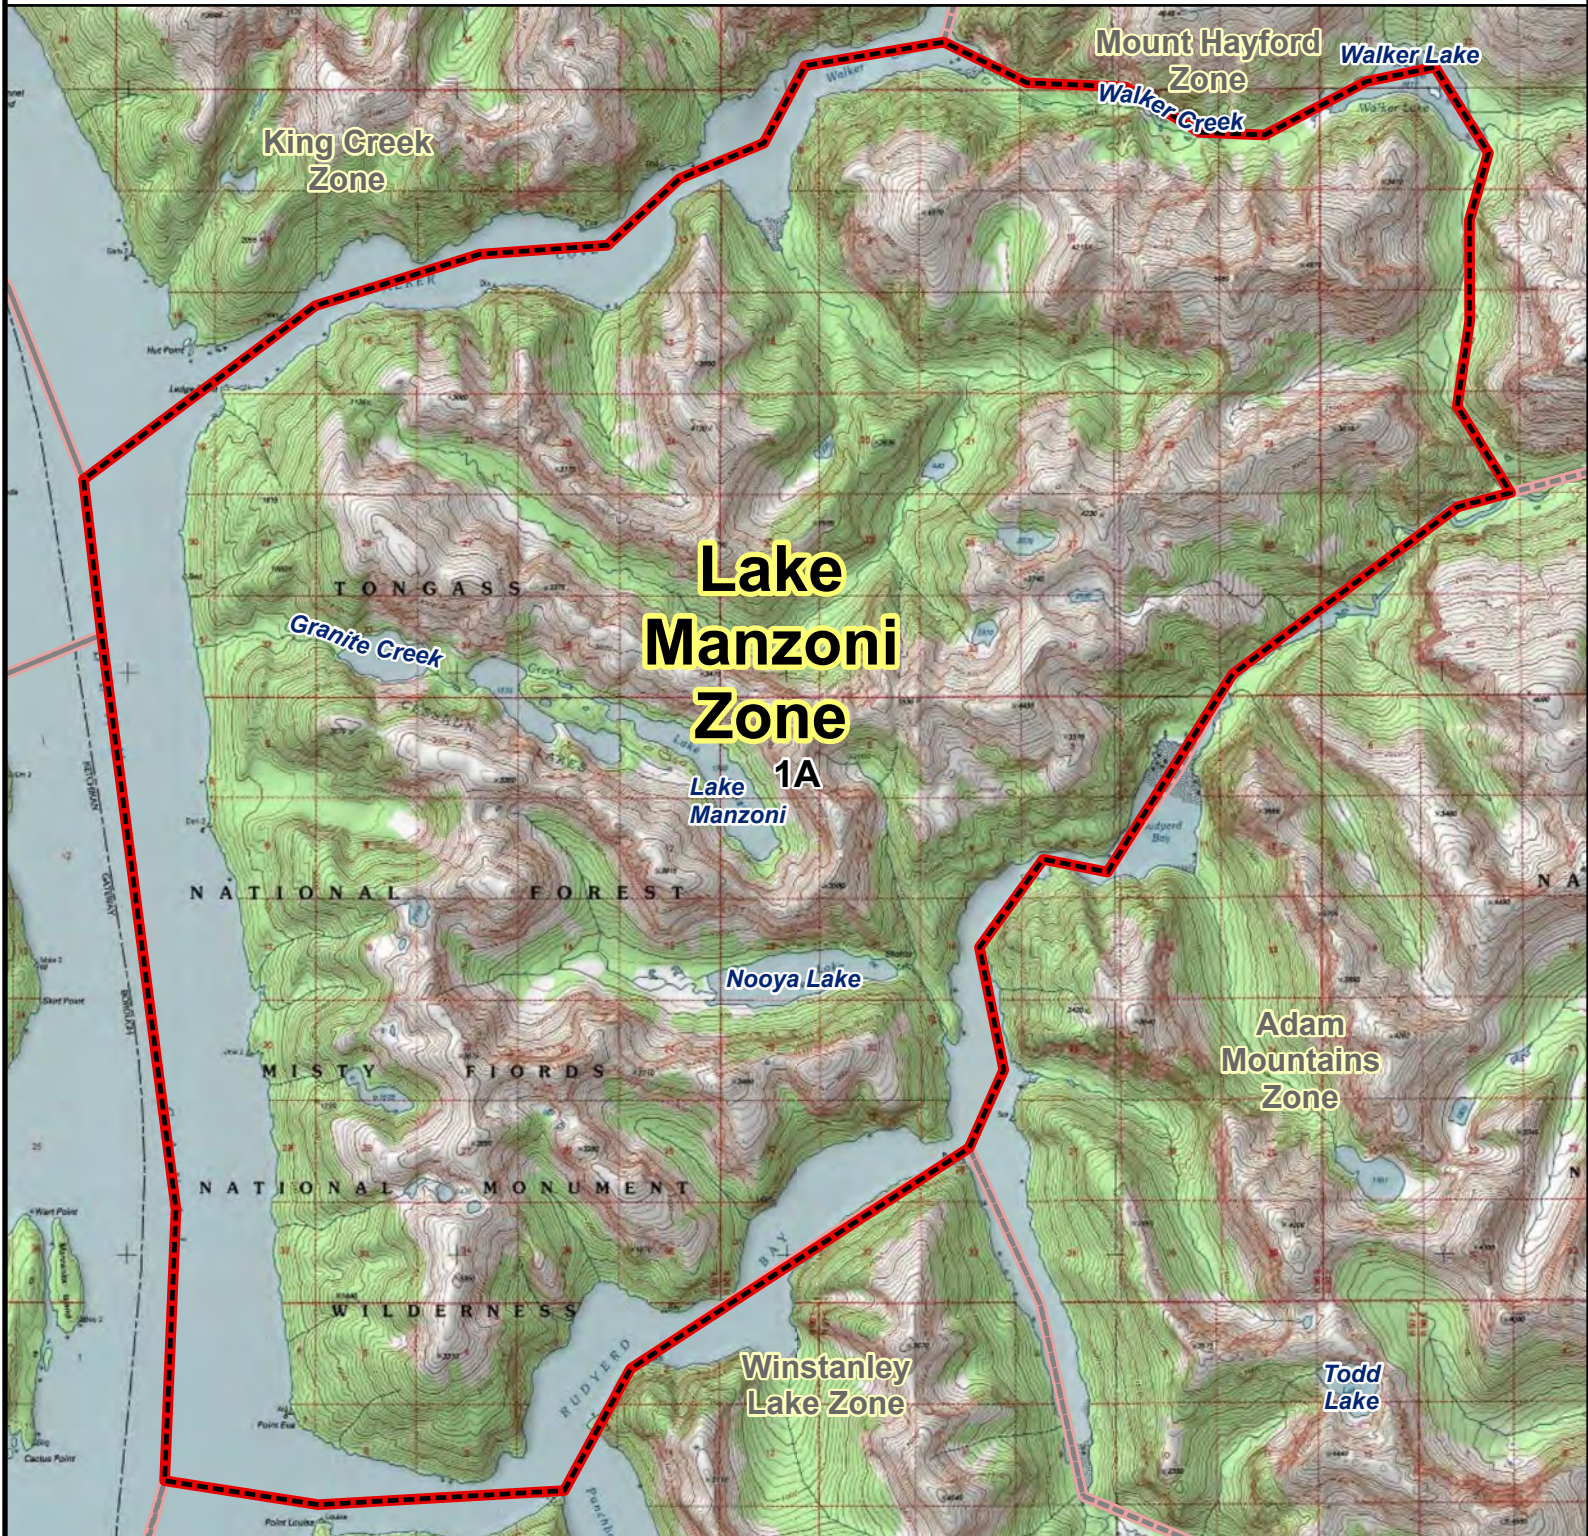

RG002 MOUNTAIN GOAT HUNT

Lake Manzoni Zone

Lake Manzoni Zone: Originating where Behm Canal and Walker cove meet, east through Walker Cove to the head of the cove, east up Walker Creek to Walker Lake, east through Walker Lake to the southern outlet of the unnamed creek at GPS coordinates N 55.740656, W -130.575562, south through the drainage that drains into Rudyerd Bay, southwest through Rudyerd Bay to where it meets Behm Canal, then north to the point of origin.